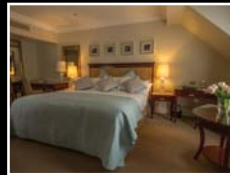

BUNRATTY CASTLE HOTEL

LEISURE CLUB & LUXURY SPA

CONTACT US

Bunratty, Co. Clare, Ireland

T. +353 61 478 700 | F. +353 61 364 891

E. info@bunrattycastlehotel.com

www.bunrattycastlehotel.com