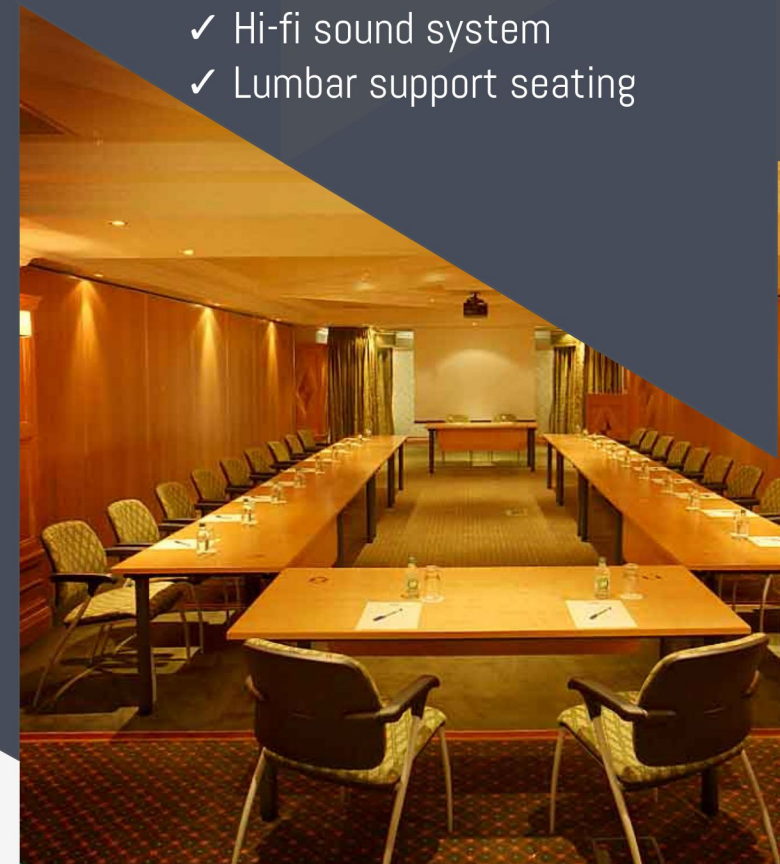

## Dining

The hotel offers two dining options, Kathleen's Bar, a great place to meet for coffee or enjoy a relaxed bite to eat. The Shannon Room Restaurant has a unique atmosphere with an emphasis on excellent food, friendliness and service, essentially creating a relaxed dining experience.

## Meetings & Events

- ✓ Fully air-conditioned
- ✓ WiFi access
- ✓ Black out facilities
- ✓ Light dimmers
- ✓ Overhead projectors and screens
- ✓ Video and LCD projector
- ✓ Hi-fi sound system
- ✓ Lumbar support seating