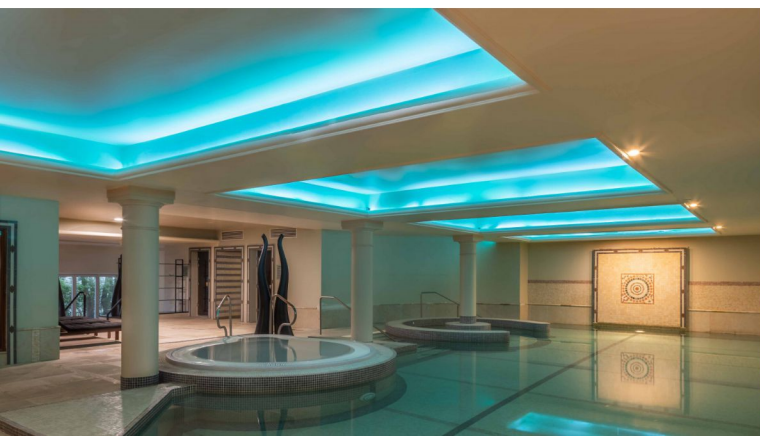

BUNRATTY CASTLE HOTEL
LEISURE CLUB & LUXURY SPA

061 478700

mcurran@bunrattycastlehotel.com

www.bunrattycastlehotel.com